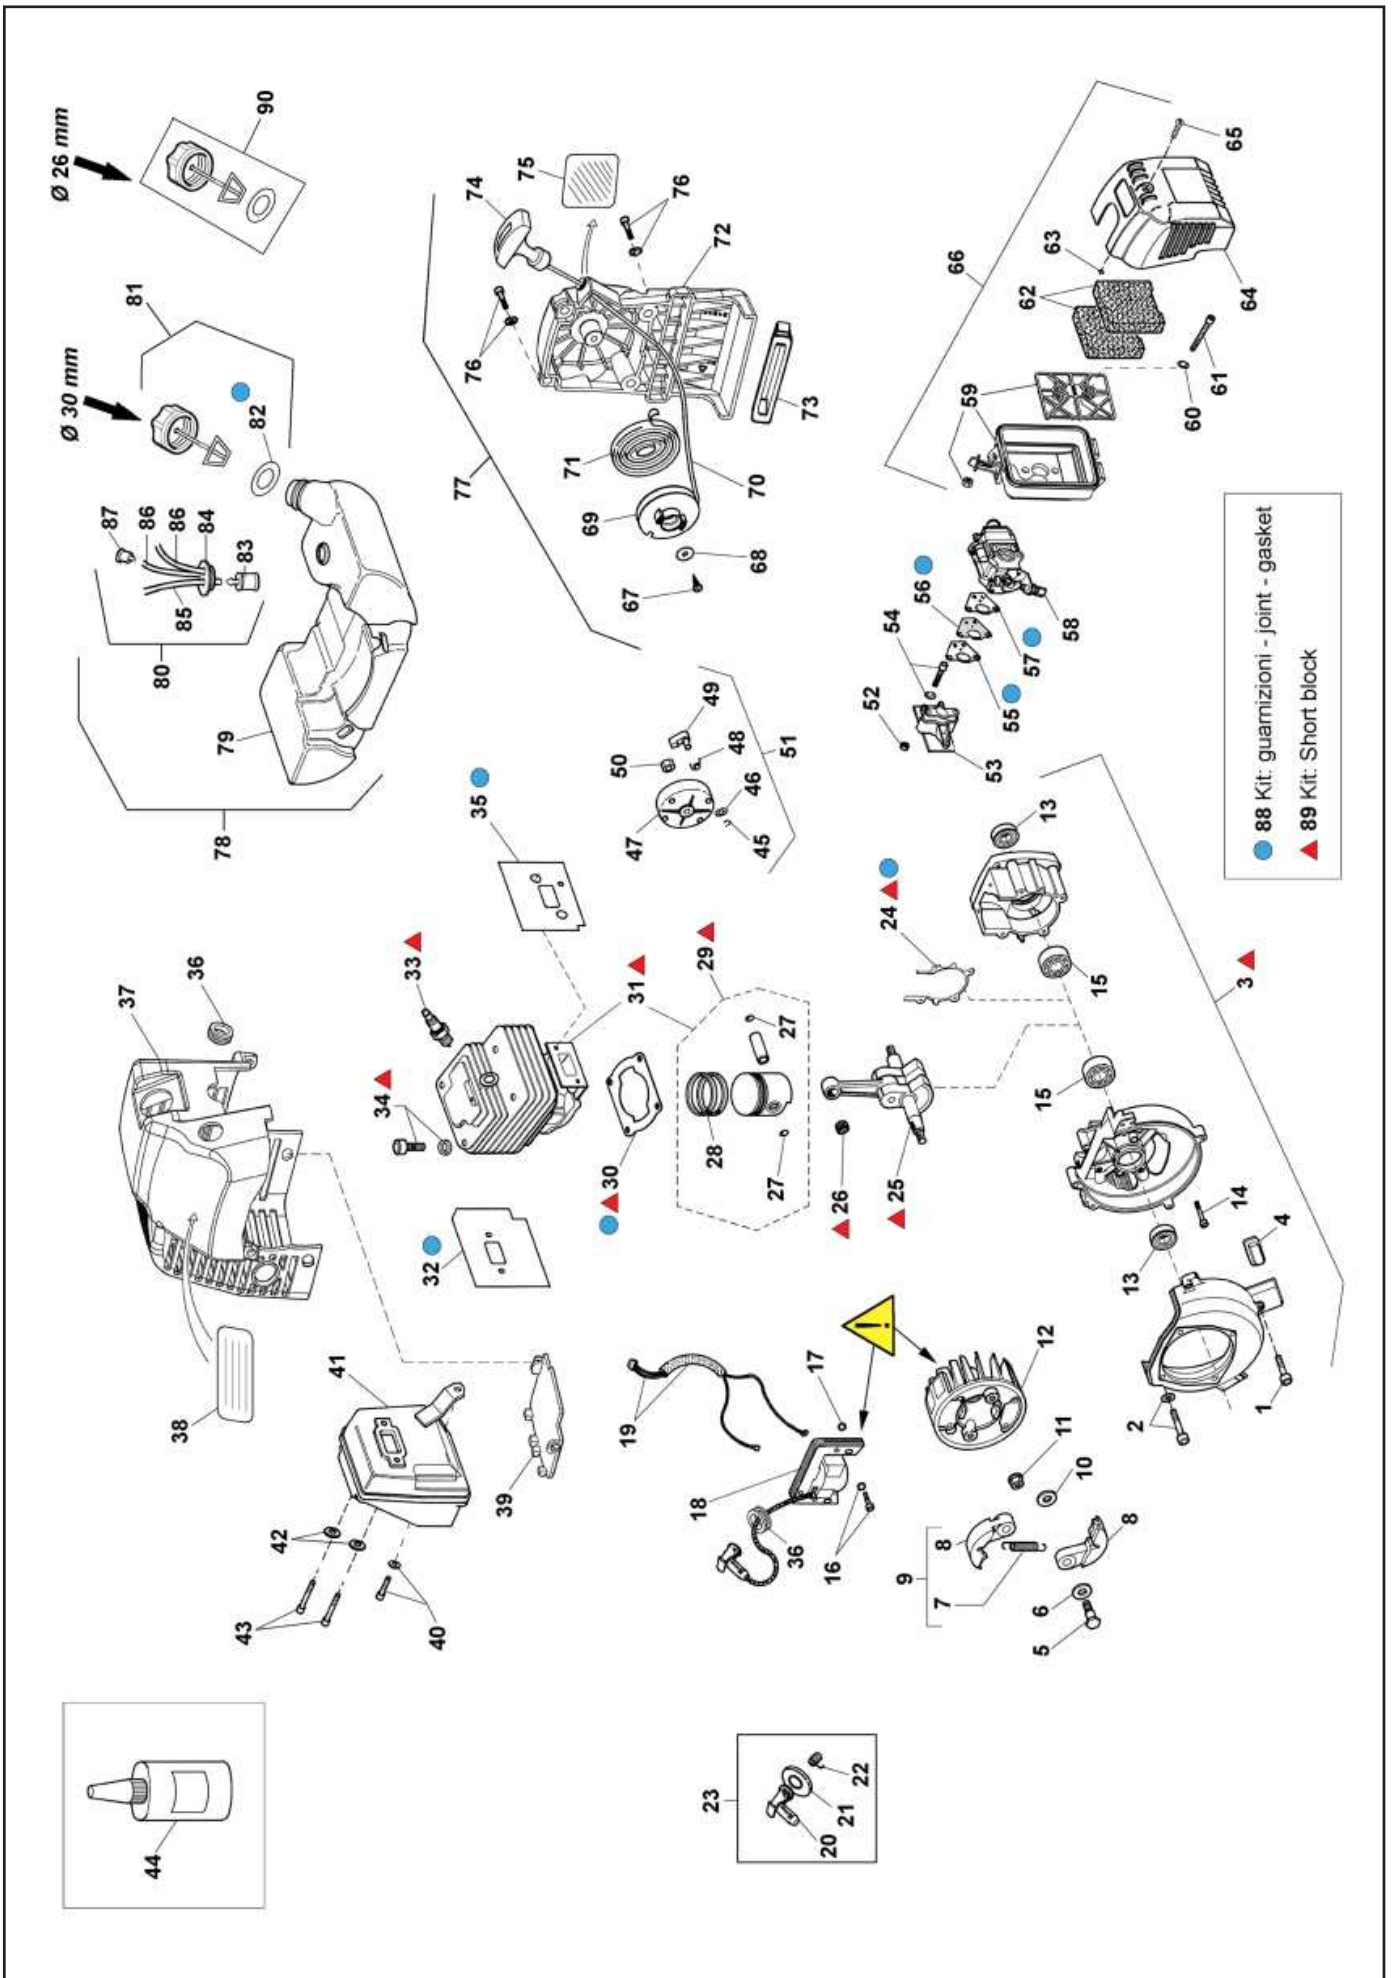

Motore Trivella - Moteur Tariere - Auger Engine (ACTIVE 45 - 55) - Gr. 13

Motore Trivella - Moteur Tariere - Auger Engine (ACTIVE 45 - 55) - Gr. 13